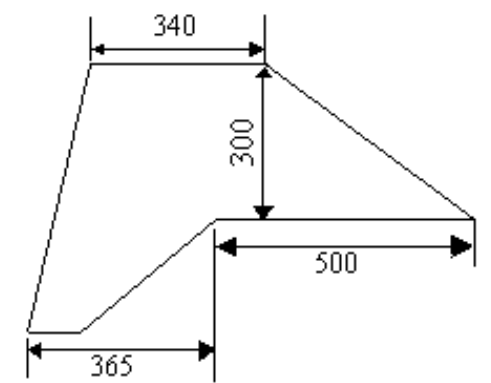

2in x 1in framing

**side panels 2 off  
dimension to suit own boat**

**side top panel  
2 off**

2in x 1in framing

**central top panel**