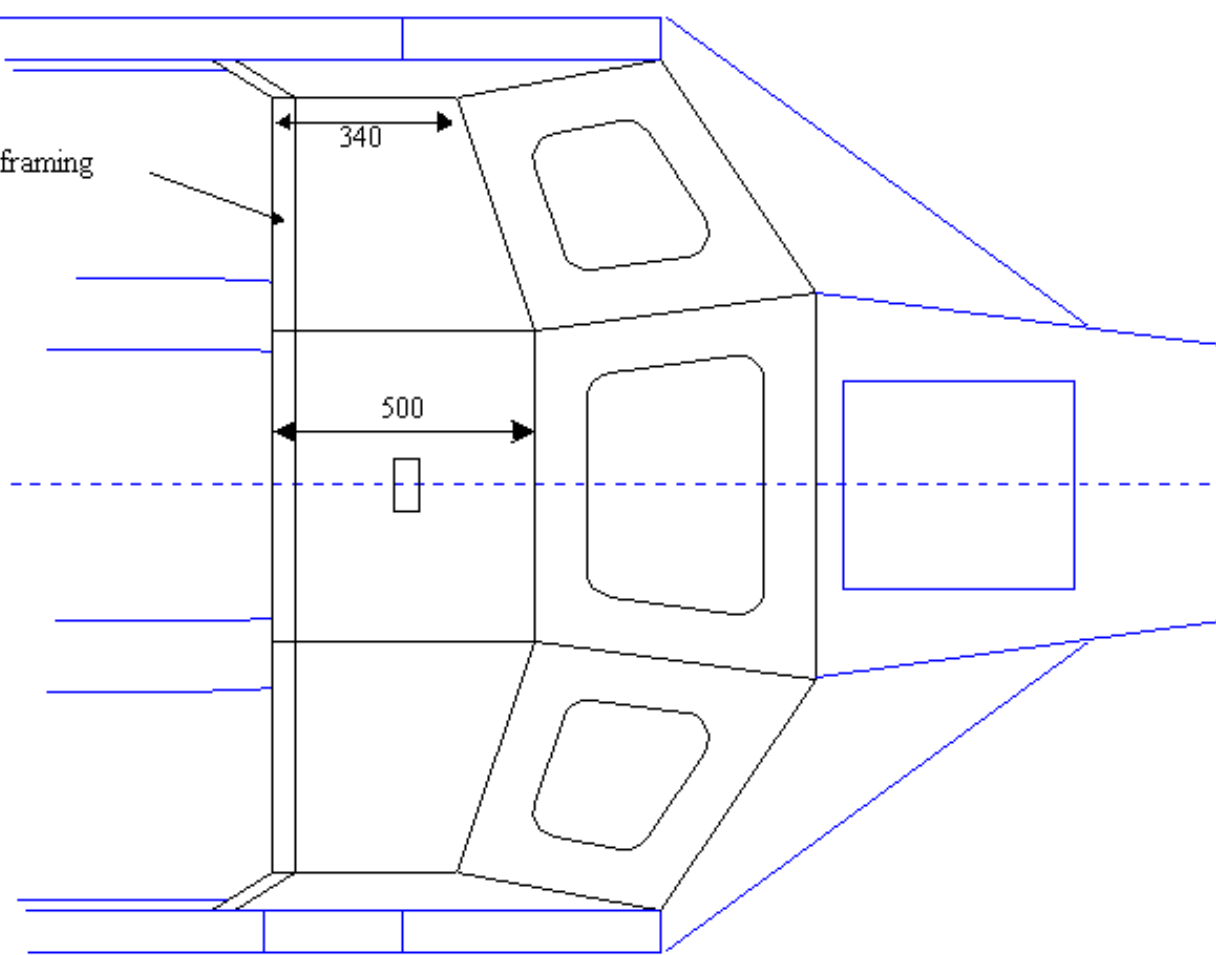

2in x 1in framing

**side panels 2 off  
dimension to suit own boat**

**side top panel  
2 off**

2in x 1in framing

**central top panel**