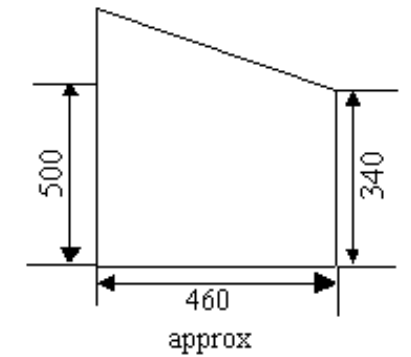

2in x 1in framing

**side panels 2 off  
dimension to suit own boat**

**side top panel  
2 off**

2in x 1in framing

**central top panel**