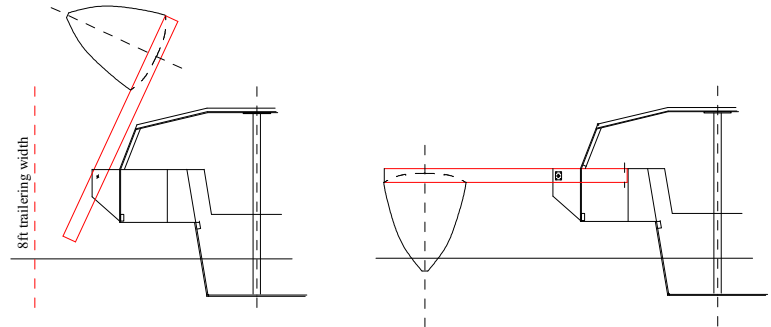

LOA 4.75m
 LWL 4.66m
 BOA 3.67m
 Sail Area (Q14)
 Mainsail 9.5sqm
 Jib 3.6sqm (screecher in red optional)
 Empty weight 175kgs
 Loaded weight 380kgs

**Strike 16 trimaran beach cat conversion
 using beach cat rig and hulls**
**(Quattro 14 shown but most 14ft beach cats are suitable alternatives.
 Except Hobie 14, as its hulls have too little buoyancy and the beam mounting is unsuitable.
 In light wind areas the rig from a 16ft beach cat can be used together with Q14 hulls)**