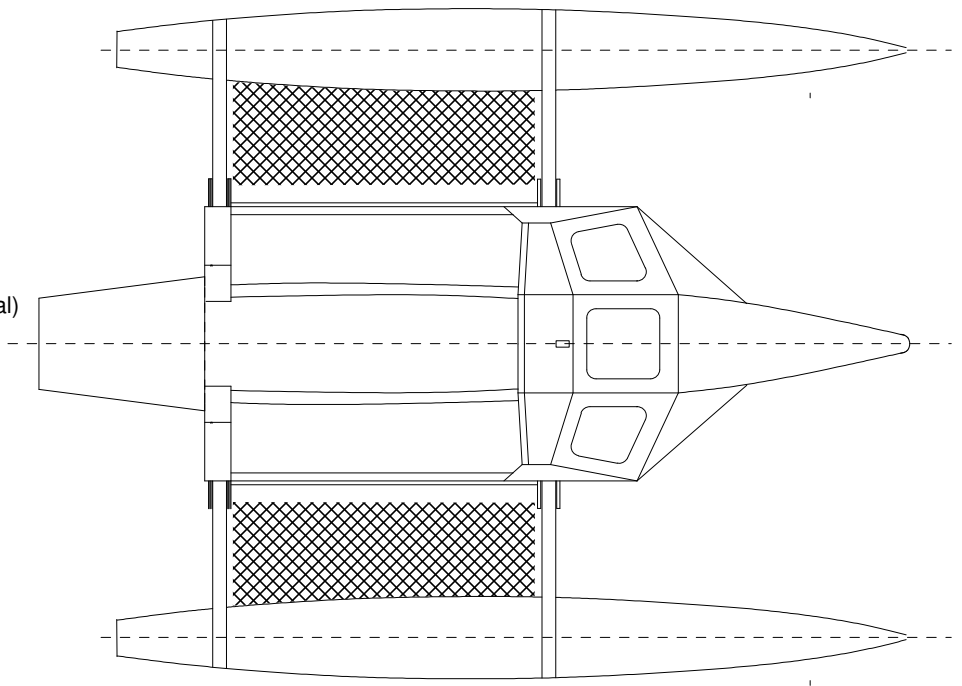

LOA 4.75m
 LWL 4.66m
 BOA 3.67m
 Sail Area (Q14)
 Mainsail 9.5sqm
 Jib 3.6sqm (screecher in red optional)
 Empty weight 175kgs
 Loaded weight 380kgs

**Strike 16 trimaran beach cat conversion
 using beach cat rig and hulls**
**(Quattro 14 shown but most 14ft beach cats are suitable alternatives.
 Except Hobie 14, as its hulls have too little buoyancy and the beam mounting is unsuitable.
 In light wind areas the rig from a 16ft beach cat can be used together with Q14 hulls)**