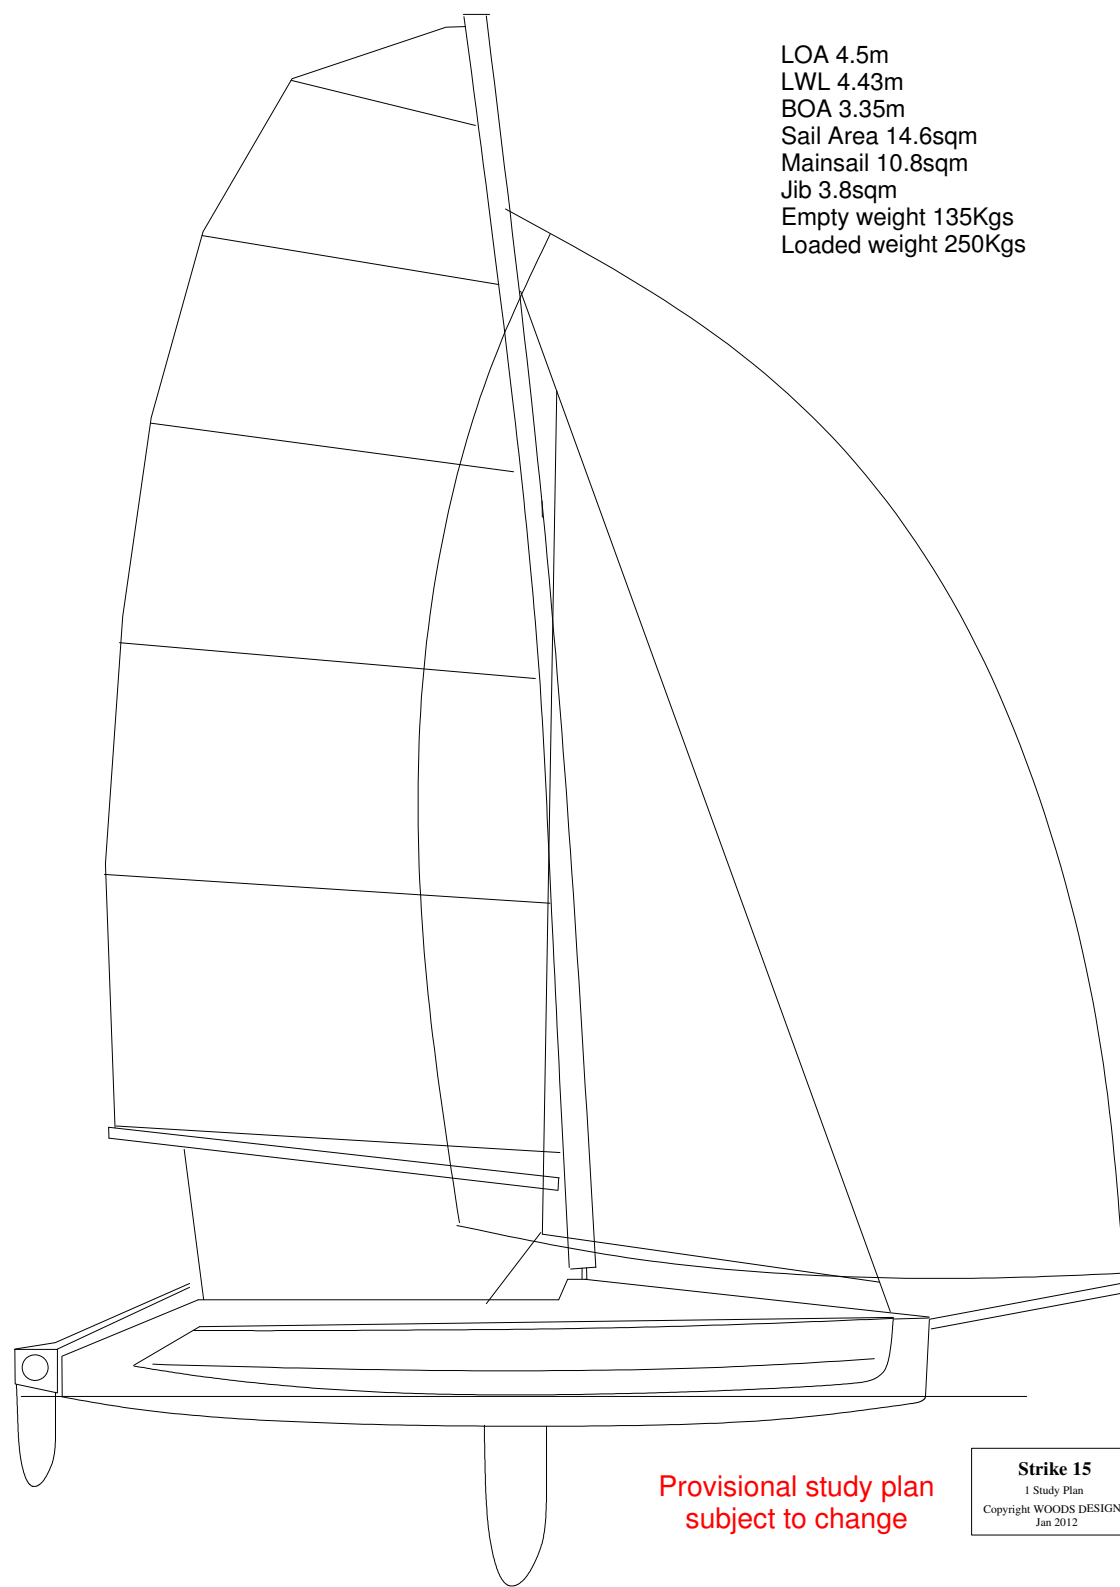

LOA 4.5m  
LWL 4.43m  
BOA 3.35m  
Sail Area 14.6sqm  
Mainsail 10.8sqm  
Jib 3.8sqm  
Empty weight 135Kgs  
Loaded weight 250Kgs

Provisional study plan  
subject to change