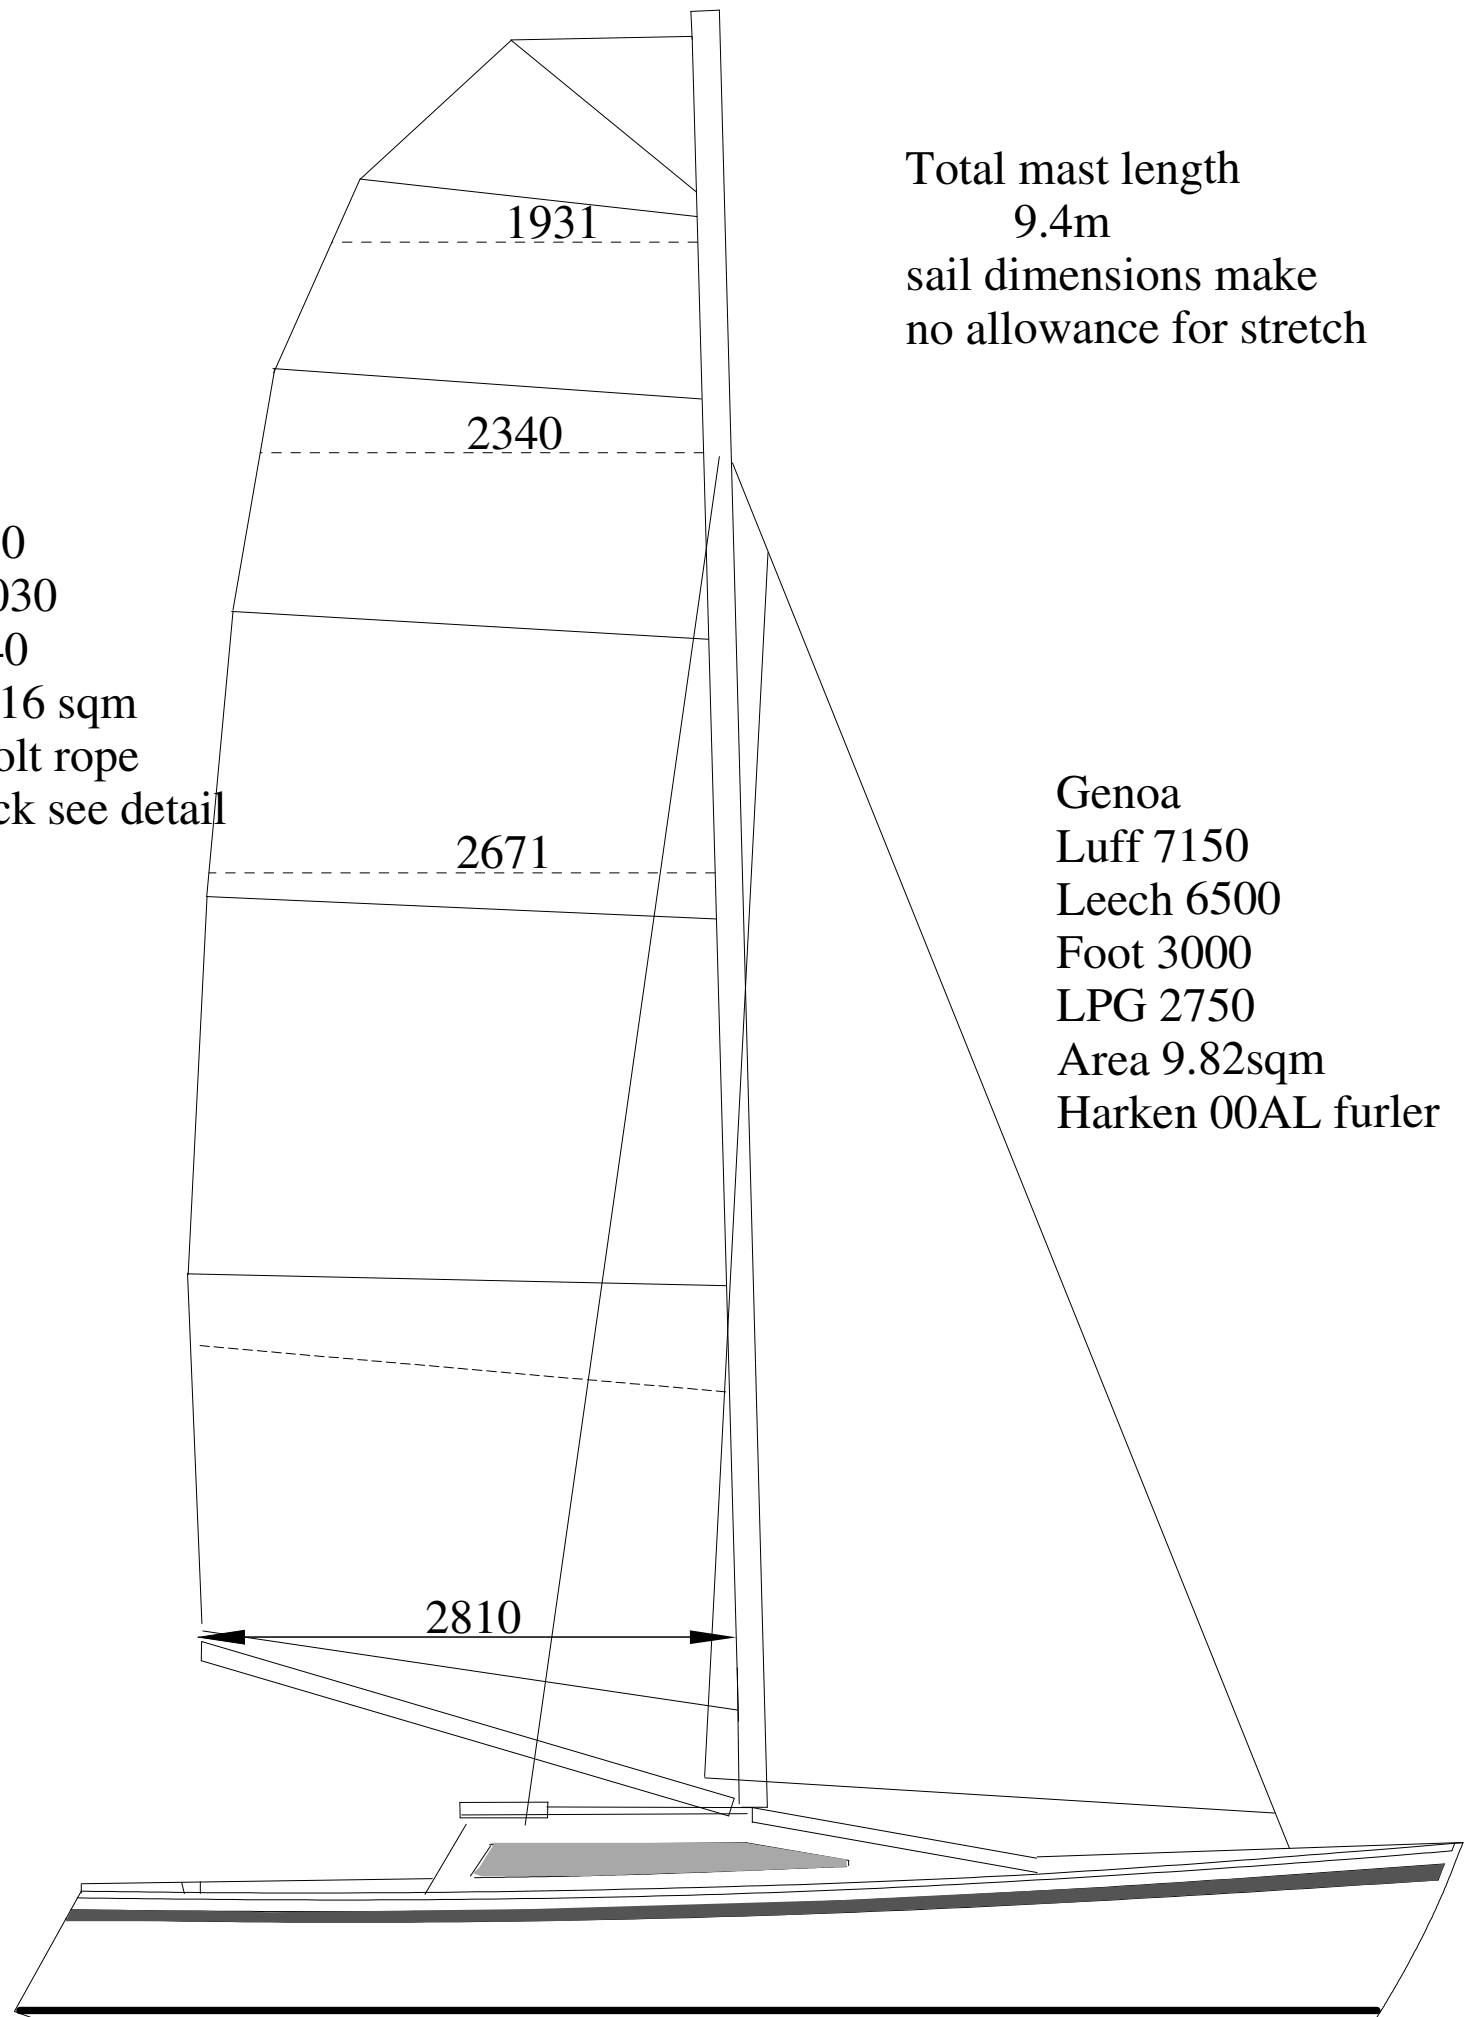

Mainsail
Luff 8870
Leech 9030
Foot 2840
Area 21.16 sqm
12mm bolt rope
gooseneck see detail

Total mast length
9.4m
sail dimensions make
no allowance for stretch

Genoa
Luff 7150
Leech 6500
Foot 3000
LPG 2750
Area 9.82sqm
Harken 00AL furler

2810

1931

2340

2671