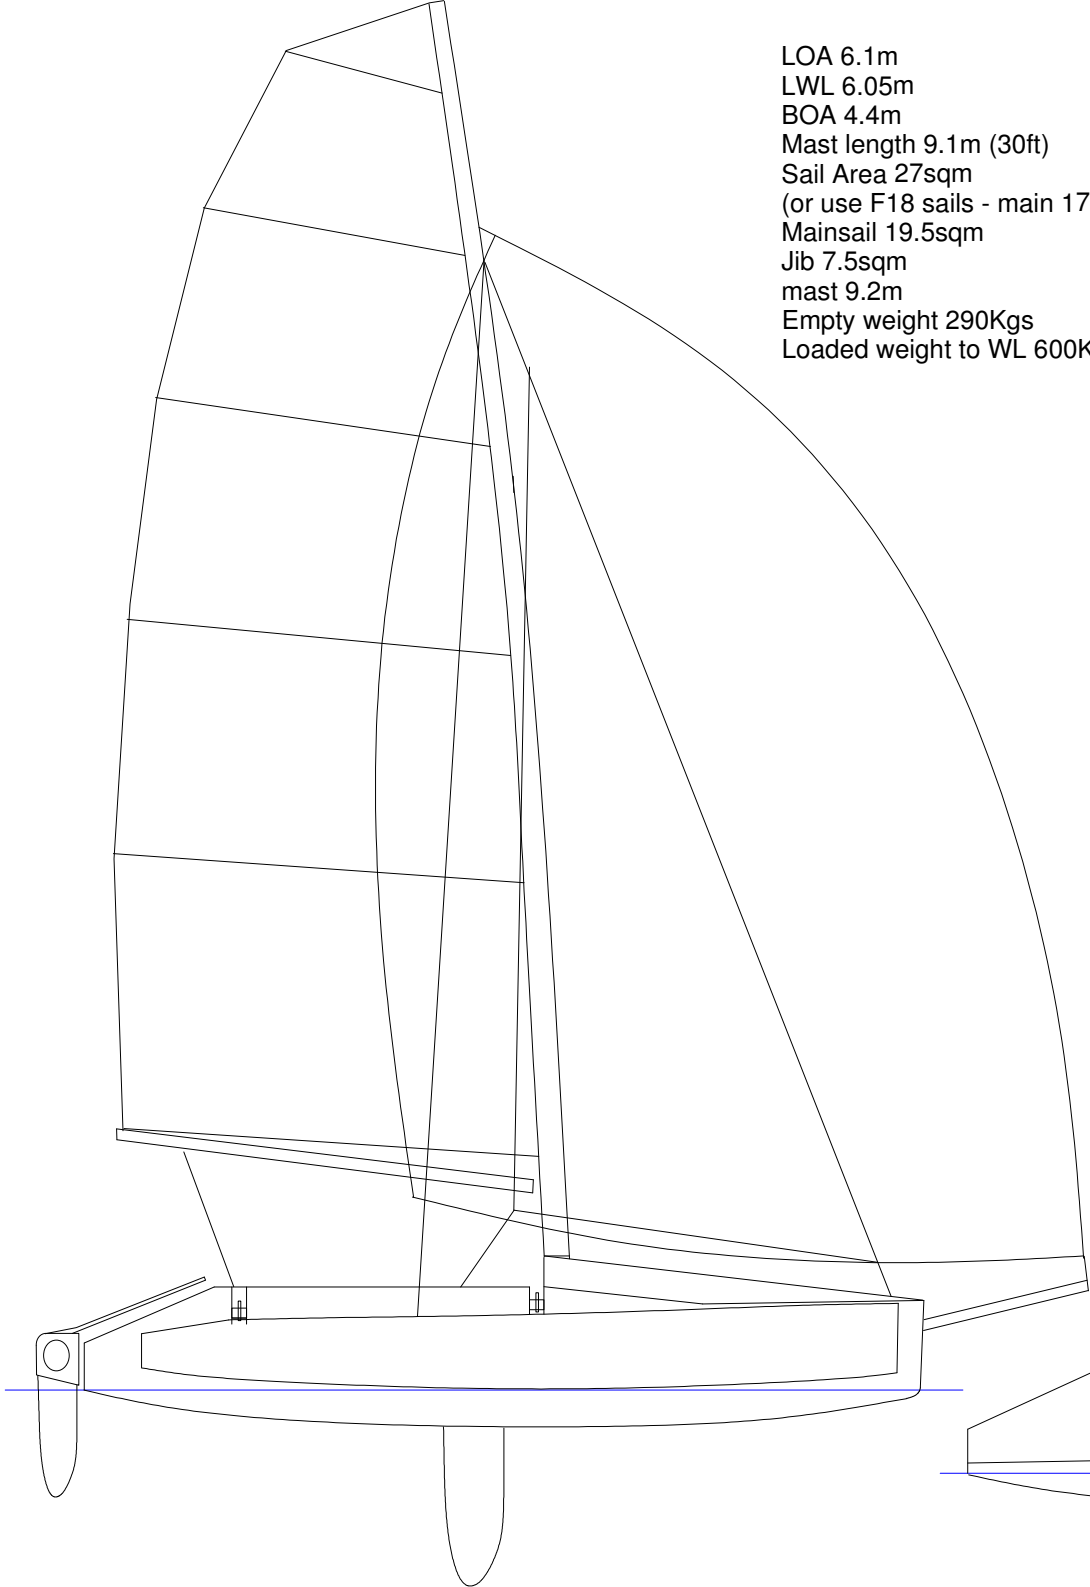

LOA 6.1m
LWL 6.05m
BOA 4.4m
Mast length 9.1m (30ft)
Sail Area 27sqm
(or use F18 sails - main 17sqm jib 4.15sqm spi 8.5luff 7.1 leech 3.6foot area 21)
Mainsail 19.5sqm
Jib 7.5sqm
mast 9.2m
Empty weight 290Kgs
Loaded weight to WL 600Kgs

Alternate foredeck with space for single bunk