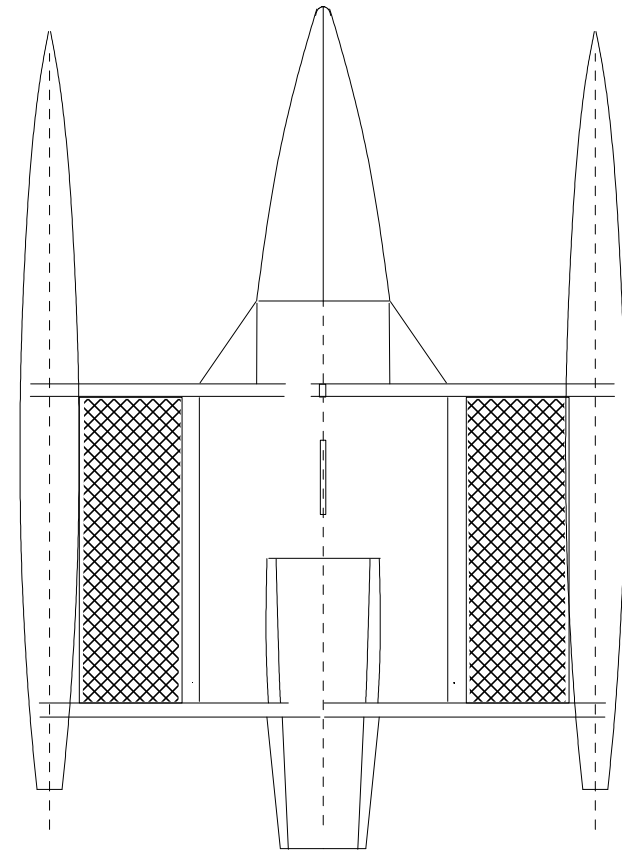

LOA 6.1m
LWL 6.05m
BOA 4.4m
Mast length 9.1m (30ft)
Sail Area 27sqm
(or use F18 sails - main 17sqm jib 4.15sqm spi 8.5luff 7.1 leech 3.6foot area 21)
Mainsail 19.5sqm
Jib 7.5sqm
mast 9.2m
Empty weight 290Kgs
Loaded weight to WL 600Kgs

Alternate foredeck with space for single bunk